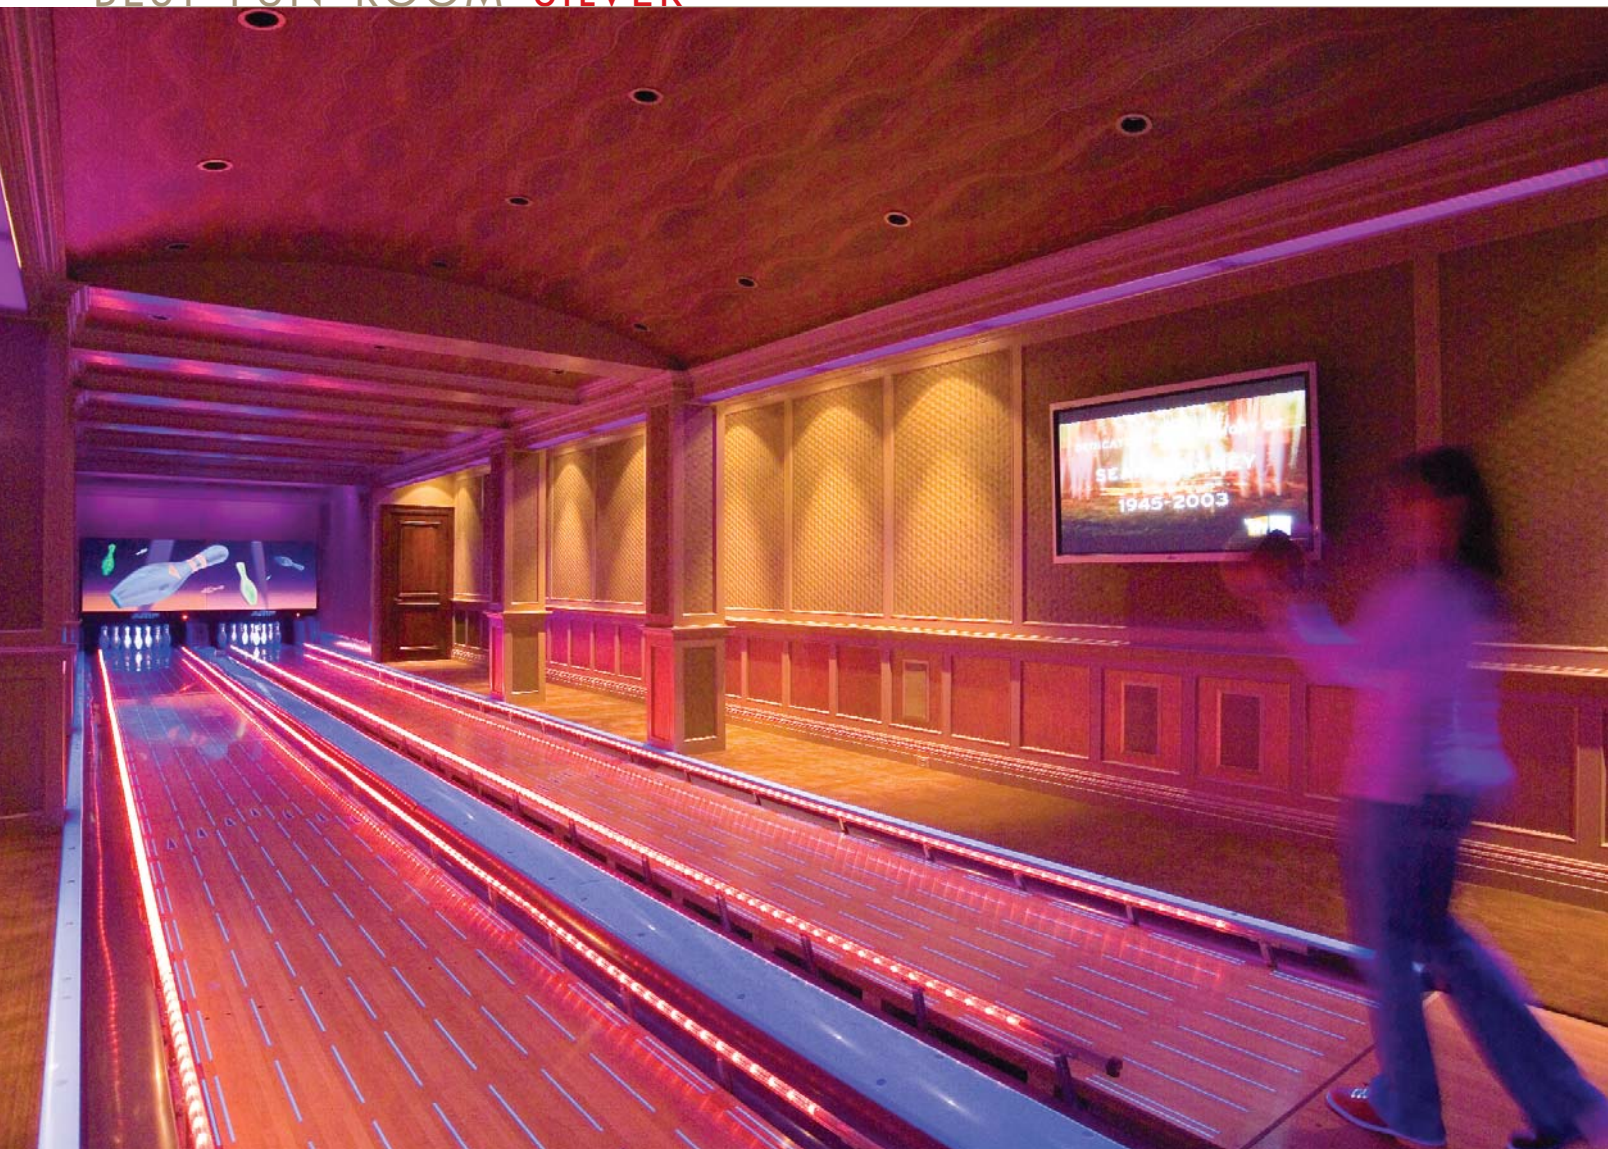

VITAL STATS

SYSTEMS DESIGN & INSTALLATION

JD Audio and Video Designs
Fort Lee, NJ
201-461-7475
www.jdavdesign.com

BUILDER

John Avanzato Inc.
Franklin Lakes, NJ
201-321-7666

INTERIOR DESIGN

James Paragano Architect
Madison, NJ
973-765-0155
www.jamesparagano.com

Let's Go Bowling!

This multipurpose room gets high marks from us.

photography by Scott Braman

We know this great place to go bowling. It has new lanes. It's clean and well-lit. And it has an automated scoring system where you punch in someone's name and it pretty much does the rest, even automatically raising bumper guards for the little ones when their turns come up. You never have to keep score; the system does it all for you.

This system even remembers you when

you return. No kidding! That's because it's a pretty exclusive place. And it has a bar and a movie theater. You can even watch movies while you bowl. You can have birthday parties there. The only drawback is that you really can't bowl there unless you're invited. It's in someone's home.

"This family really loves to entertain. They're getting close to retiring, and they want-